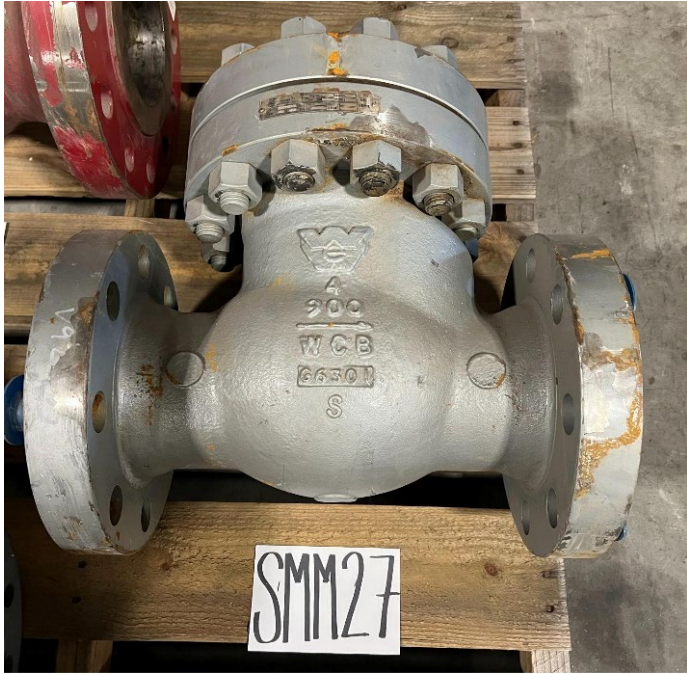

SLE 25-033 Pipeline Valve & Equipment Sale

SLE 25-033 Pipeline Valve & Equipment Sale

SLE 25-033 Pipeline Valve & Equipment Sale

SLE 25-033 Pipeline Valve & Equipment Sale

SLE 25-033 Pipeline Valve & Equipment Sale

ADDED LOTS

SLE 25-033 Pipeline Valve & Equipment Sale